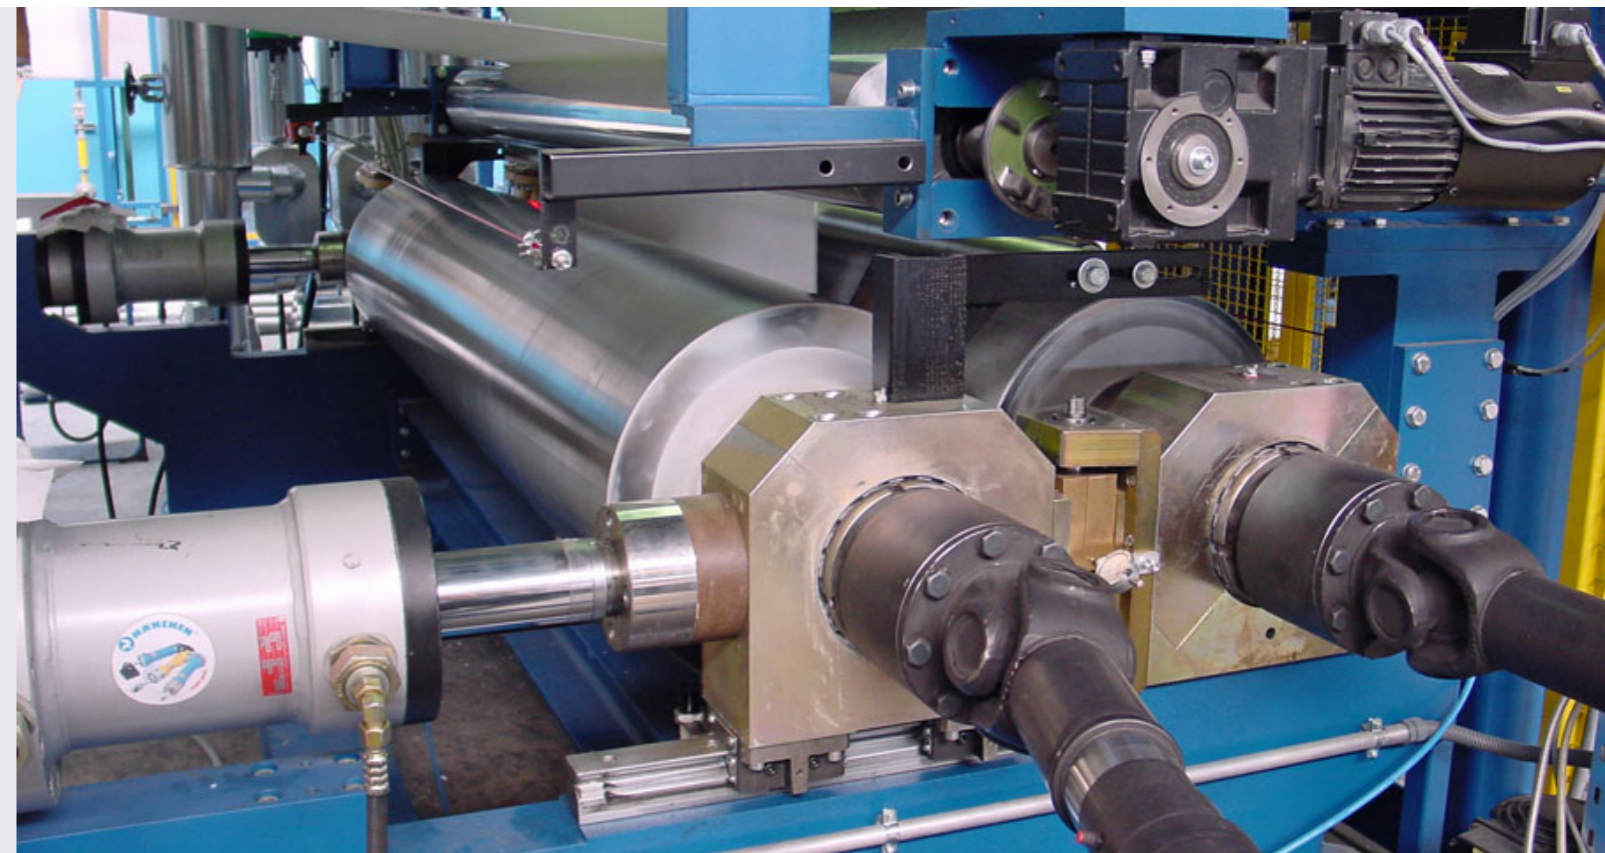

MENZEL 

Laminating Machine M224-12

The automatic laminating machine is suitable for felt, textile, paper and film applications. Continuous unwinding units ensure a constant production.

Furthermore, the laminating line is equipped with innovative application systems for all kinds of lamination. High precision calender systems ensure perfect laminate whilst automatic Slitter- and Winding units effectuate the highest productivity.